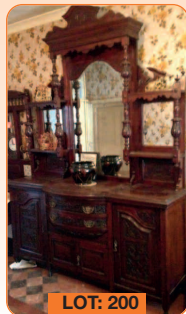

LOT: 200

201. FOUR ORIENTAL CARVED STONE FIGURINES
  202. VICTORIAN OAK CARVED ANEROID BAROMETER
  203. VERY EARLY THERMOMETER NEGRETTI AND ZAMBRA LONDON
  204. ARTS AND CRAFTS HALLWAY LANTERN
  205. COPPER PLANTER
  206. VICTORIAN OIL LAMP
  207. SELECTION CUT GLASS BOTTLES AND DECANTER
  208. WRITING BOX, INK STAND AND PAPERWEIGHTS
  209. DOUBLE HALL SEAT
  210. SELECTION OF EARLY TENNIS RACKETS

FRONT ROOM

211. 1930S CHINA CABINET
  212. SELECTION ART DECO & 1960S COCKTAIL GLASSES, JUGS ETC
  213. BISCUIT BARREL AND 1930S CHINA
  214. 1930S DECORATIVE OAK DINING TABLE & CHAIRS
  215. CHINA DINNER SET
  216. CHINA TUREENS
  217. MISC CHINA TEA SET
  218. MISC CHINA TEA SET
  219. 1930S SANDWICH SET
  220. 20S DINNER SET
  221. VICTORIAN TEA SET
  222. ASSRTD CHINA ITEMS INC SUGAR SHAKER
  223. MISC. CHINA
  224. SHELLEY CHINA CHILDS CHRISTENING SET
  225. CHEESE DOME AND MISC CHINA
  226. 1930S MATCHING OAK SIDEBOARD
  227. JAPANESE CHINA TEA SET CIRCA 1900
  228. SELECTION OF CHINA
  229. VICTORIAN CHIMING WALNUT BRACKET CLOCK
  230. PAIR SILVER VASES
  231. PAIR SILVER VASES
  232. A.N.OTHER 30'S SIDEBOARD
  233. 1930'S ORIGINAL UPHOLSTERED THREE PIECE SUITE
  234. SELECTION WADE AND SIMILAR FIGURES
  235. SELECTION PRESSED GLASSWARE
  236. SELECTION CARNIVAL GLASS AND OTHER GLASSWARE