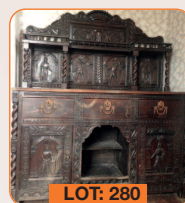

LOT: 251

LOT: 261

LOT: 264

BACK SITTING ROOM

- 280. **CARVED OAK VICTORIAN BARLEY TWIST SIDEBOARD WITH EARLIER CARVED PANELS**
- 281. MISC. CHINA ORNAMENTS
- 282. MISC CHINA ORNAMENTS
- 283. OAK BARLEY TWIST GATELEG TABLE
- 284. CASED STUFFED FOX
- 285. CORNER CUPBOARD
- 286. MISC. GLASSWARE
- 287. MISC GLASSWARE
- 288. **1920 GILLOWS STYLE ORNATE CARVED THREE PIECE SUITE**
- 289. BARLEY TWIST SIDEBOARD
- 290. MISC CHINA
- 291. REGENCY REEDED LEG SMALL CIRCULAR WINE TABLE
- 292. ART DECO MIRROR AND TWO DECO WALL LIGHTS
- 293. MISC ORNAMENTS
- 294. 1920S/30S VASES
- 295. COMPLETE SET OF 24 BOOKS 'THE HUMOUR OF PUNCH'
- 296. MISC CHINA TEA SET
- 297 - 298. MISC CHINA