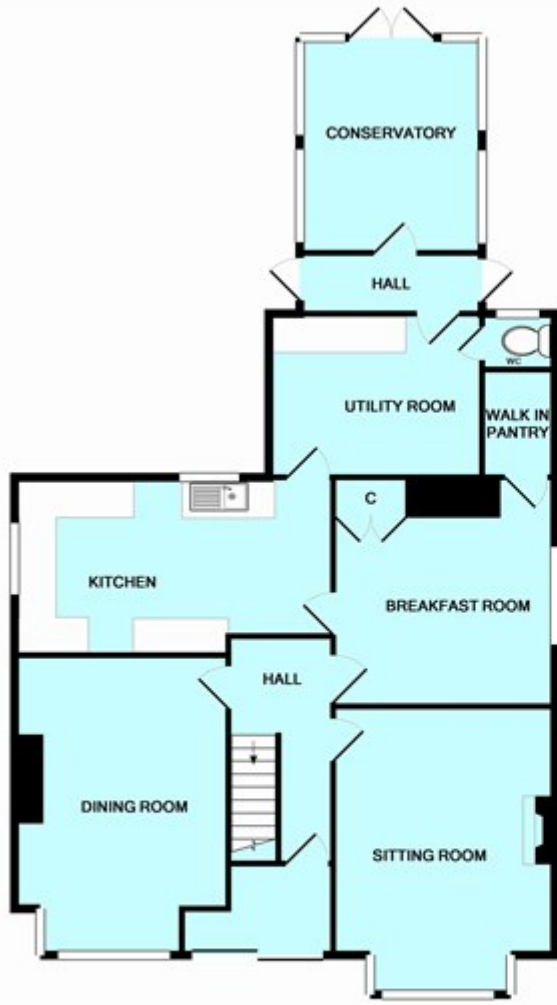

Carhampton Road, Blue Anchor

Offers in the Region Of £360,000 Freehold

GROUND FLOOR