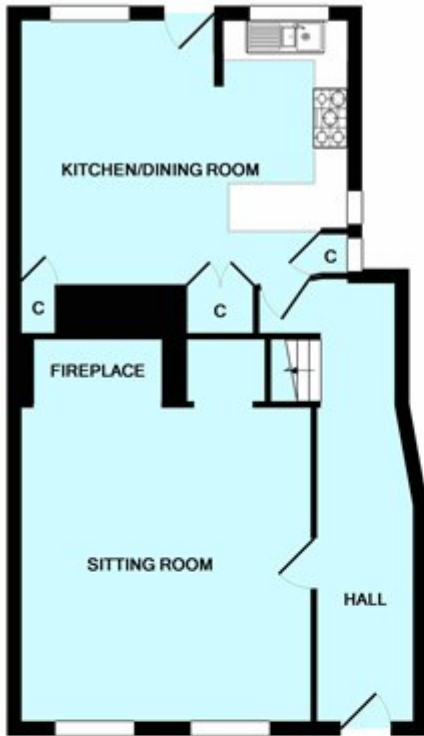

Quay Street, Minehead

£290,000

GROUND FLOOR