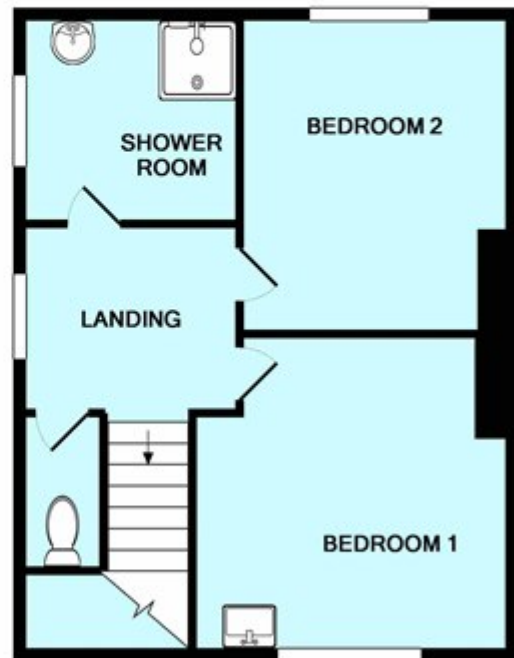

Blenheim Road, Minehead

Guide Price £220,000

GROUND FLOOR

1ST FLOOR

Made with Metropix ©2017