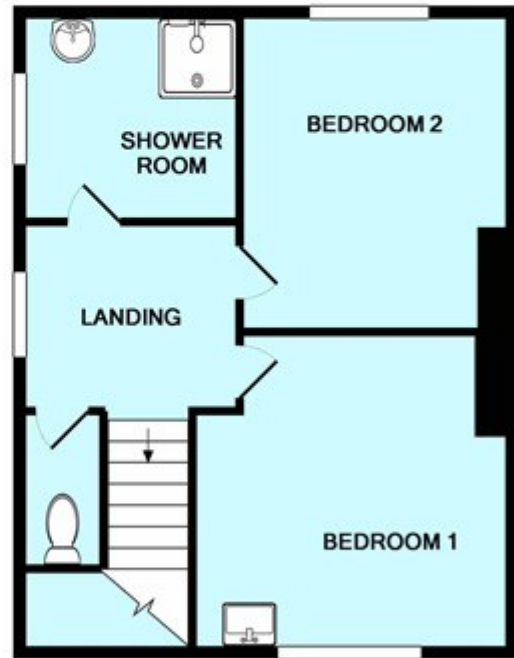

Blenheim Road, Minehead

Guide Price £220,000

GROUND FLOOR

1ST FLOOR

Made with Metropix ©2017