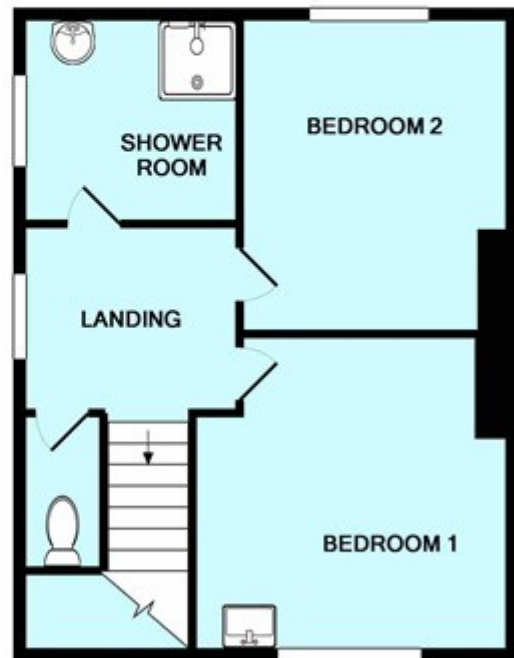

# Blenheim Road, Minehead

Guide Price £220,000

---

GROUND FLOOR

1ST FLOOR

Made with Metropix ©2017