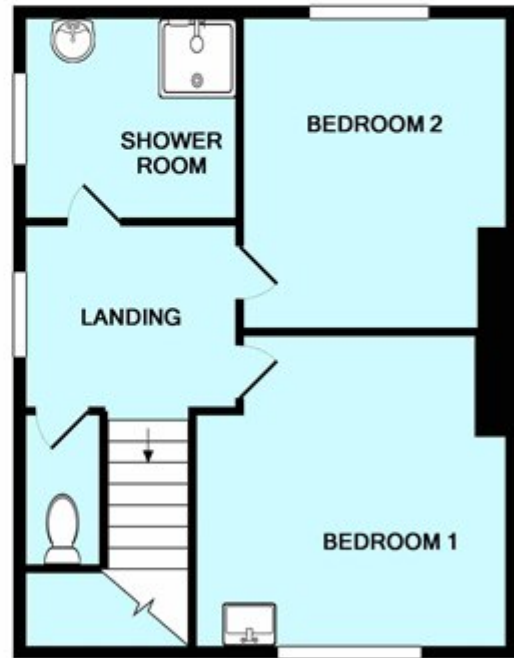

# Blenheim Road, Minehead

Guide Price £220,000

---

GROUND FLOOR

1ST FLOOR

Made with Metropix ©2017