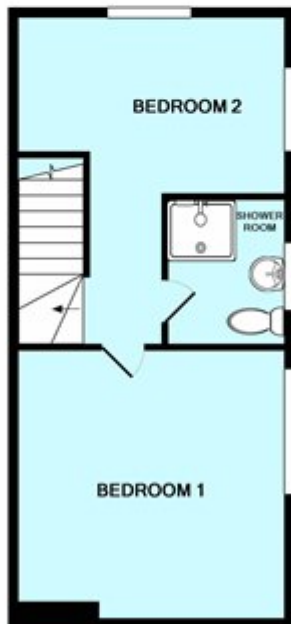

Irnham Mews, Minehead

£129,950

GROUND FLOOR

1ST FLOOR

Made with MetroPix ©2017