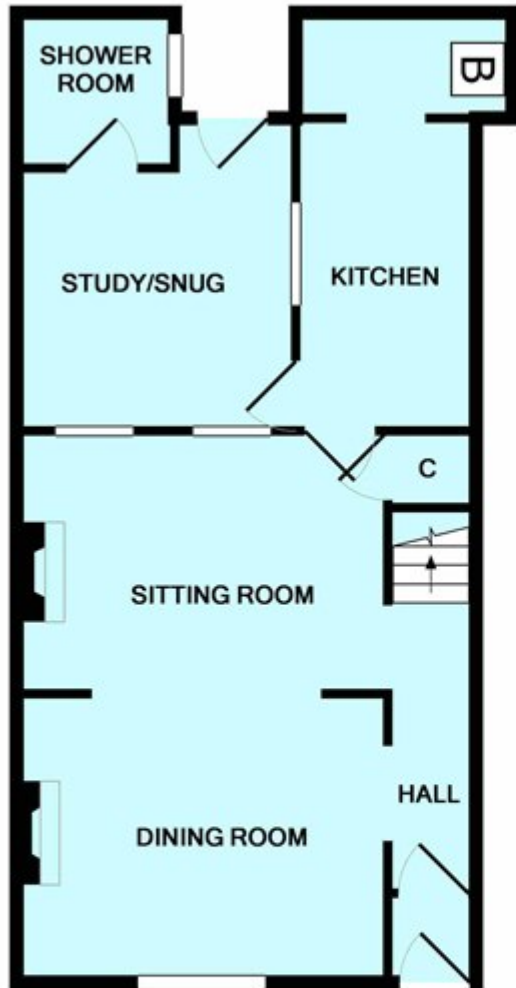

# Bampton Street, Minehead

£185,000

GROUND FLOOR

1ST FLOOR

Copyright Wilkie May & Tuckwood. Every attempt has been made to ensure the accuracy of this floorplan however, measurements are approximate and for illustration purposes only, not to scale.  
Made with Metropix ©2017