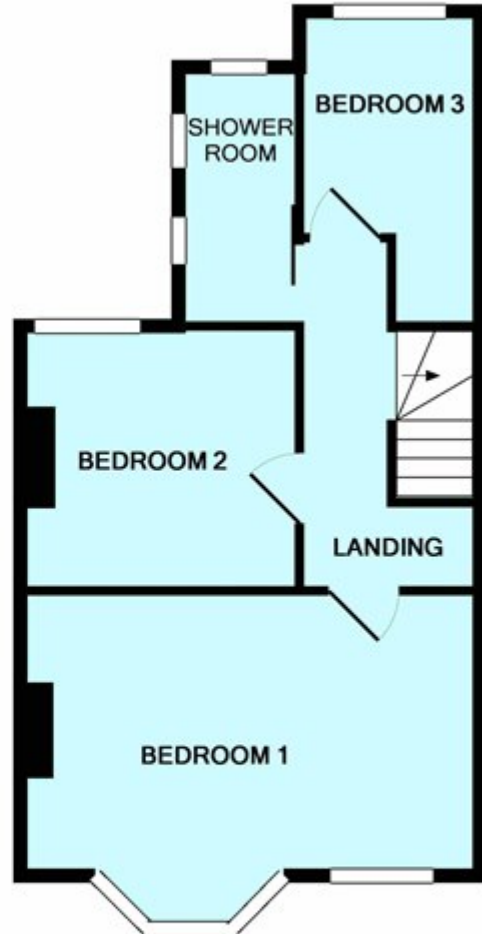

# Bampton Street, Minehead

£185,000

GROUND FLOOR

1ST FLOOR

Copyright Wilkie May & Tuckwood. Every attempt has been made to ensure the accuracy of this floorplan however, measurements are approximate and for illustration purposes only, not to scale.  
Made with Metropix ©2017