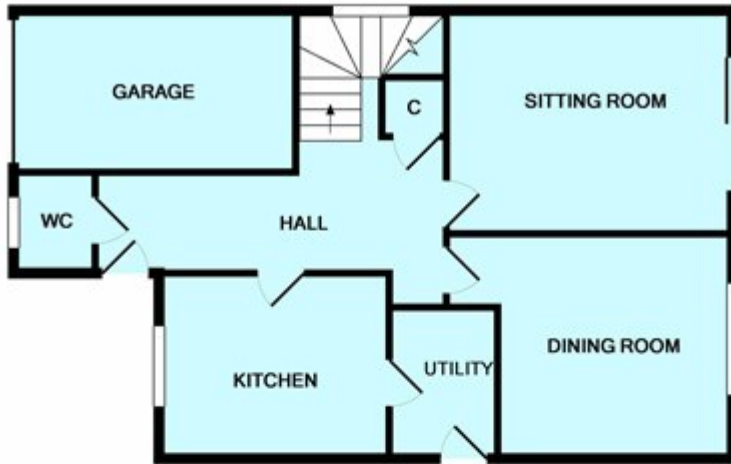

Chestnut Way, Minehead

£299,950 Freehold

GROUND FLOOR