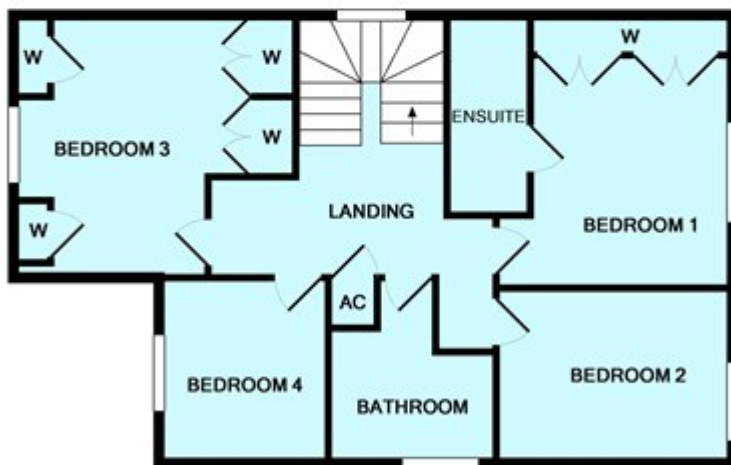

Chestnut Way, Minehead

£299,950 Freehold

1ST FLOOR