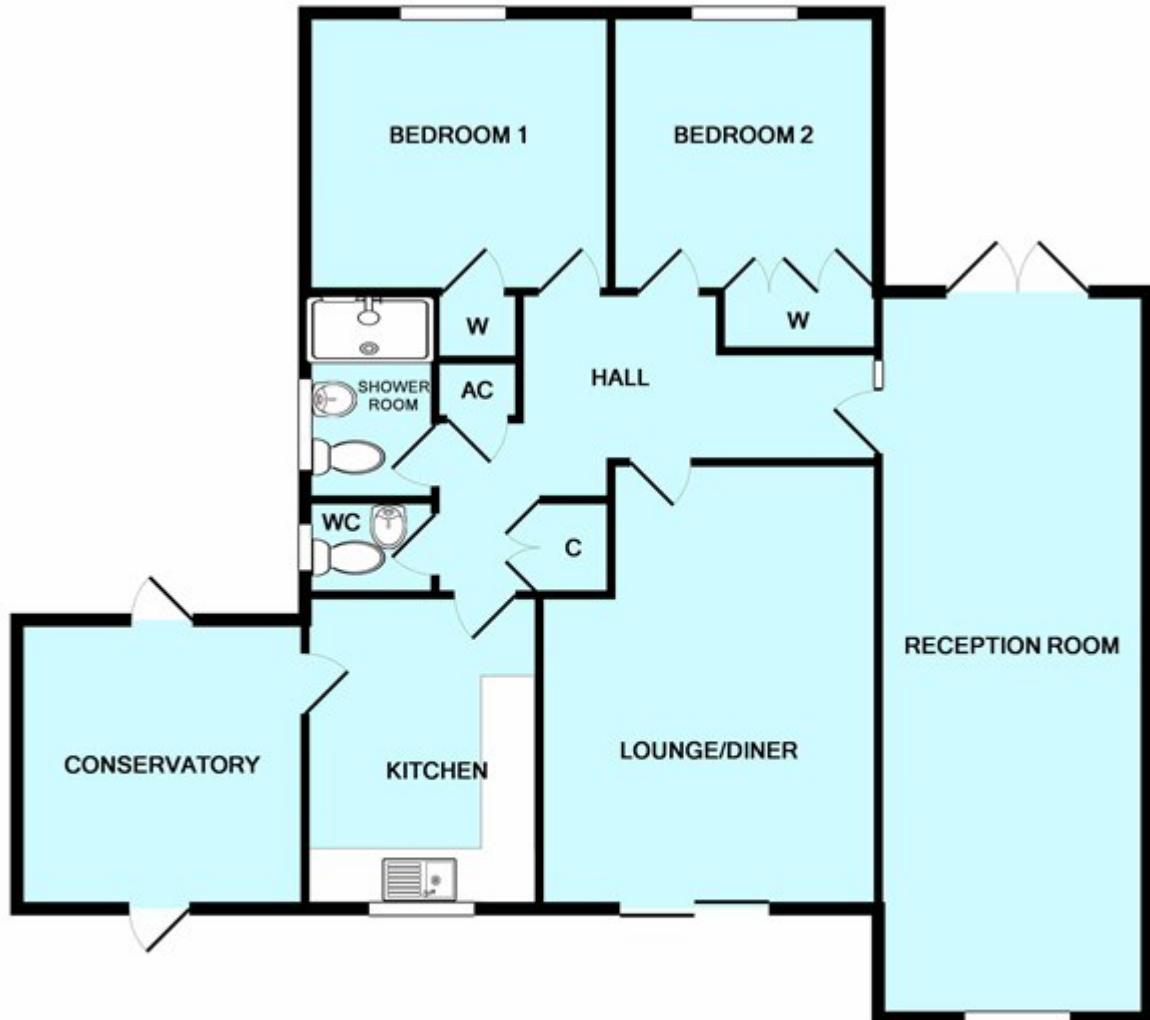

Paganel Road, Minehead

£279,500

Copyright Wilkie May & Tuckwood. Every attempt has been made to ensure the accuracy of this floorplan however, measurements are approximate and for illustration purposes only, not to scale. Made with Metropix ©2017