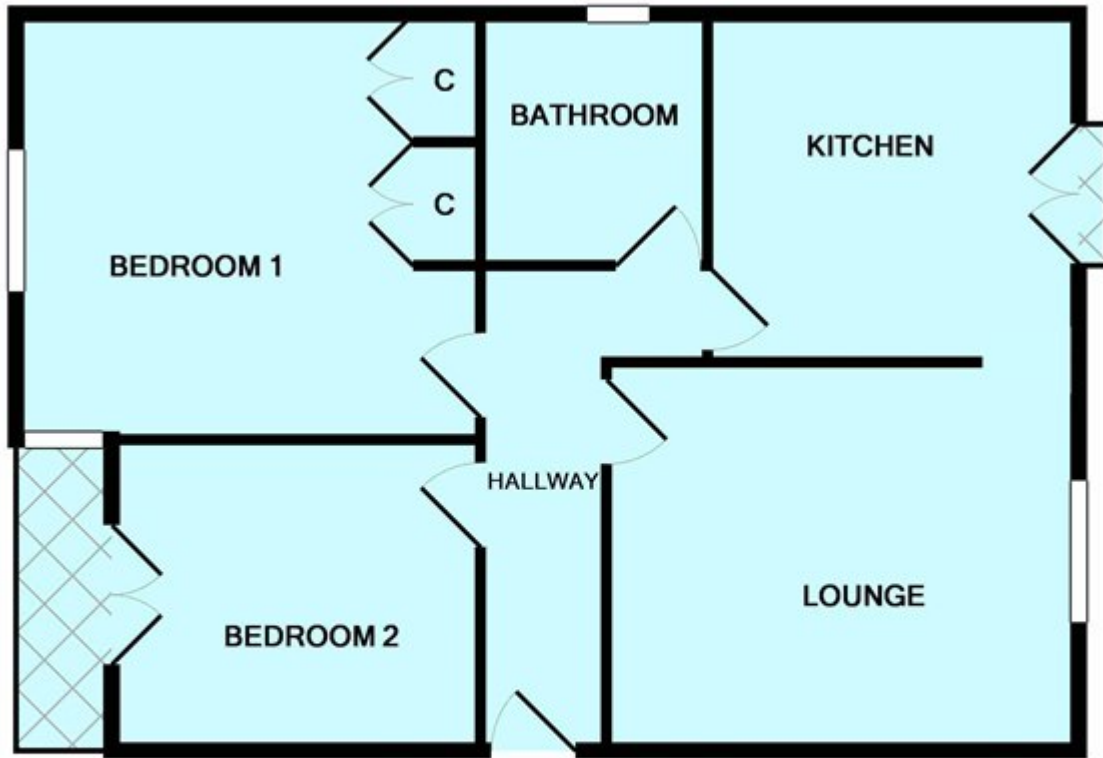

# Culvercliffe Court, MINEHEAD

£173,000 Leasehold

---

Copyright Wilkie May & Tuckwood. Every attempt has been made to ensure the accuracy of this floorplan however, measurements are approximate and for illustration purposes only, not to scale. Made with Metropix ©2018