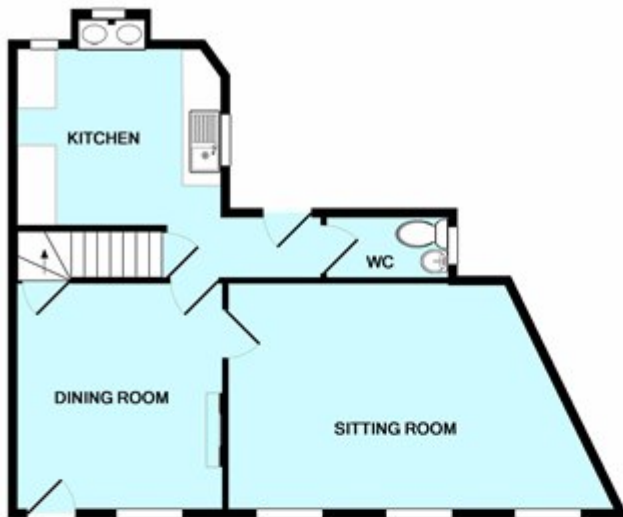

Sparkhayes Lane, MINEHEAD

Offers in the Region Of £280,000

GROUND FLOOR