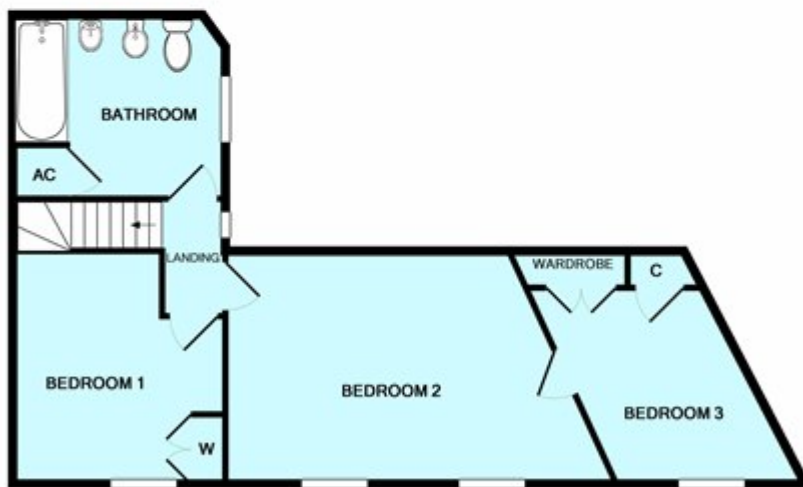

Sparkhayes Lane, MINEHEAD

Offers in the Region Of £280,000

1ST FLOOR