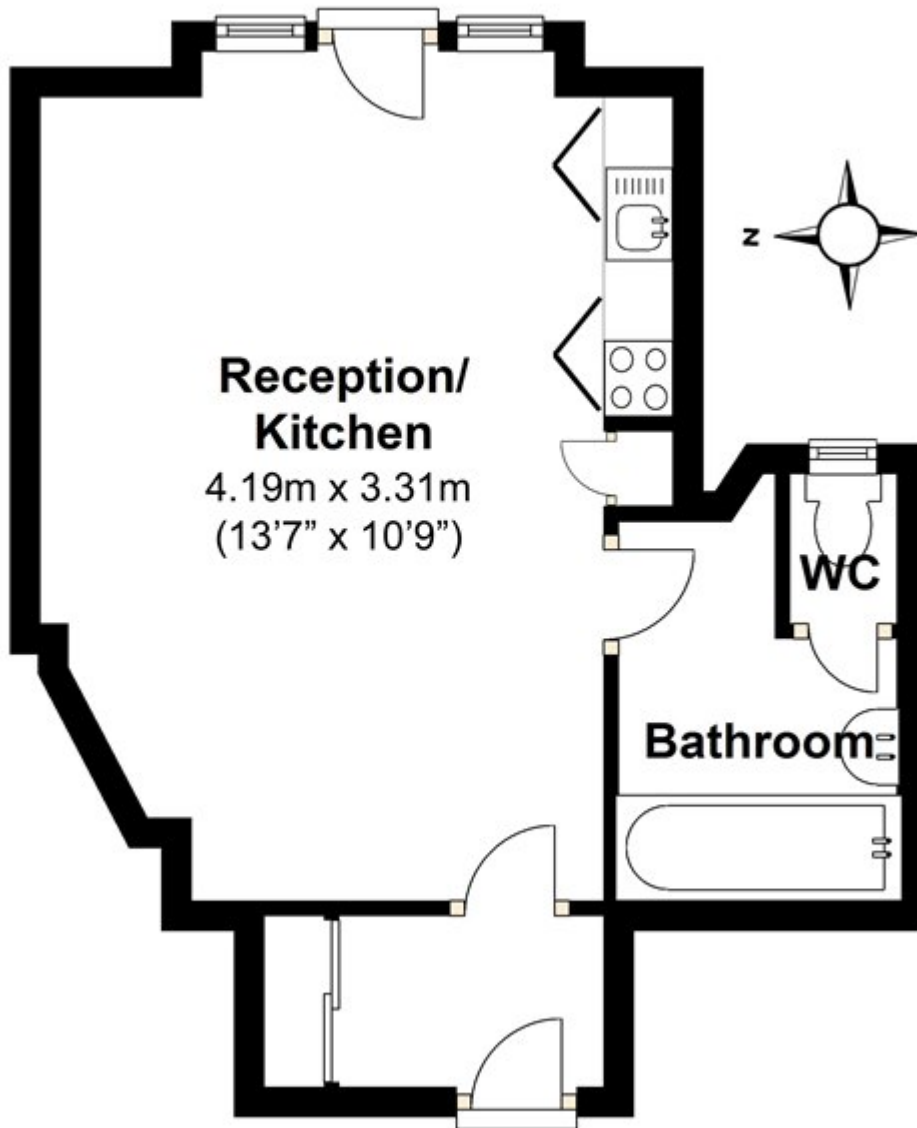

Basil Street, Knightsbridge

£385 PW

Ground Floor

Approx. 28.0 sq. metres (301.2 sq. feet)

Total area: approx. 28.0 sq. metres (301.2 sq. feet)