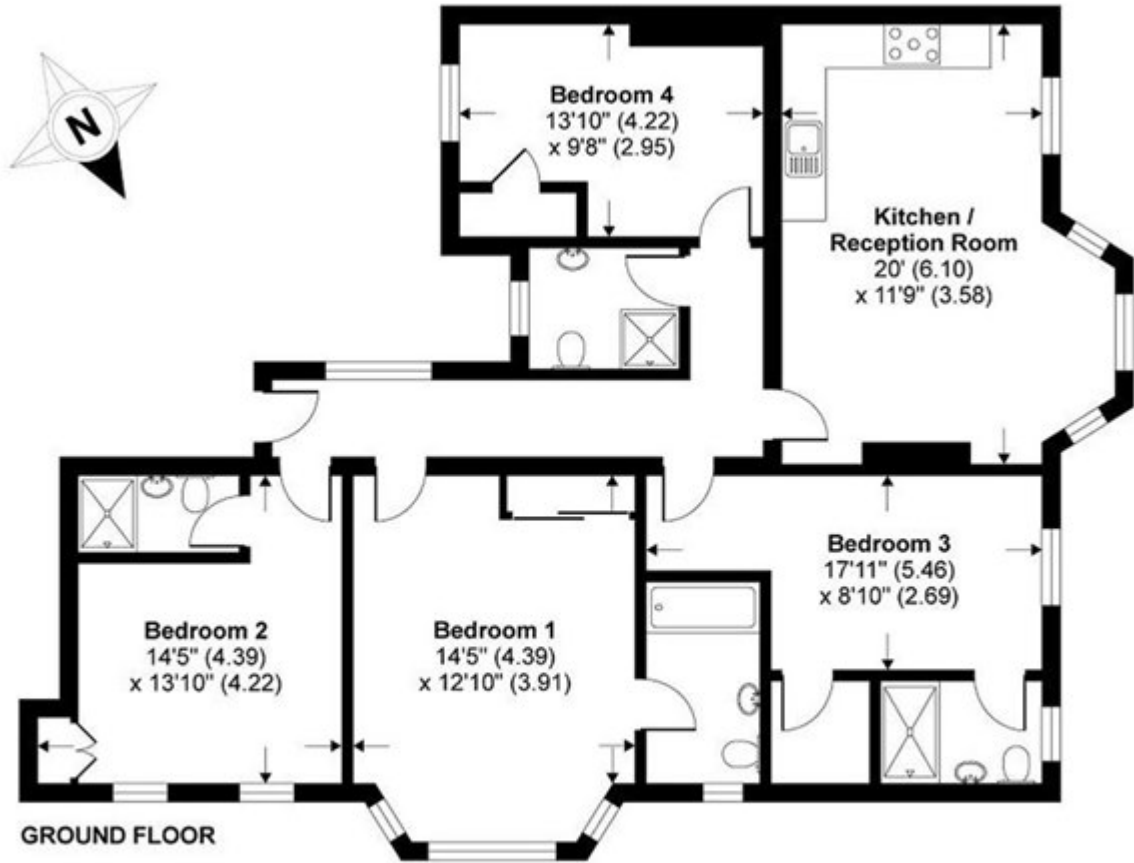

Palace Mansions, Kensington

£950 PW

TOTAL GROSS INTERNAL FLOOR AREA 1229 SQ FT 114.1 SQ METRES