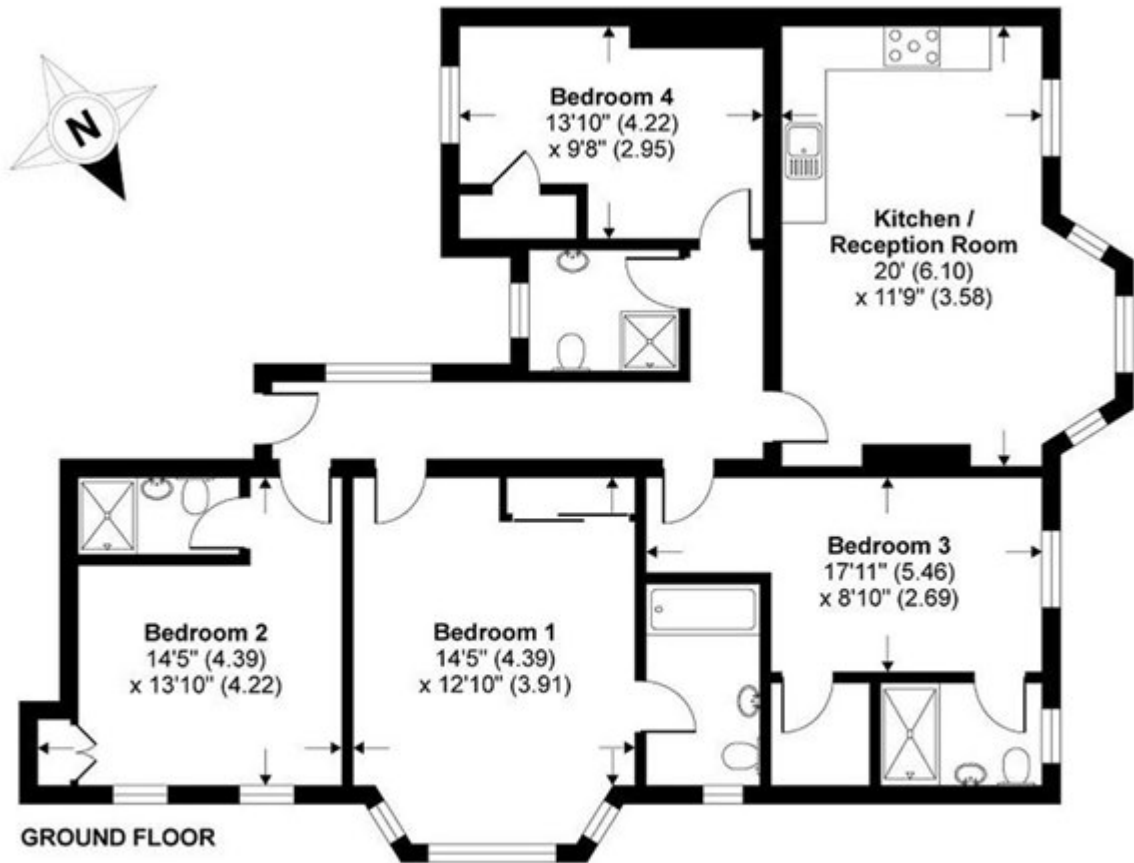

Palace Mansions, Kensington

£950 PW

TOTAL GROSS INTERNAL FLOOR AREA 1229 SQ FT 114.1 SQ METRES