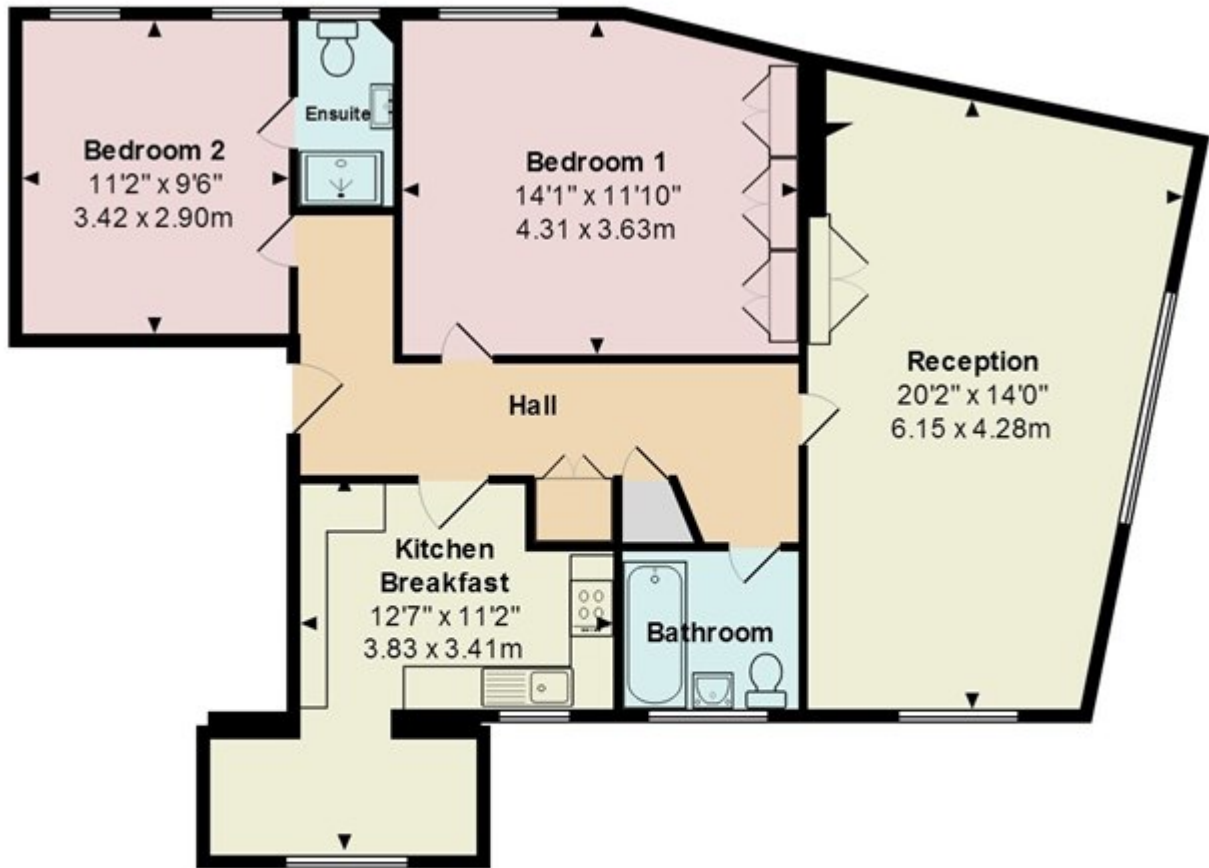

Aylmer Road, East Finchley

£490,000 Leasehold

Aylmer Court N2

Total Area: 862 ft² ... 80.1 m²

Dimensions are approximate, for display purposes only. (c) Peninsula Surveys Ltd.