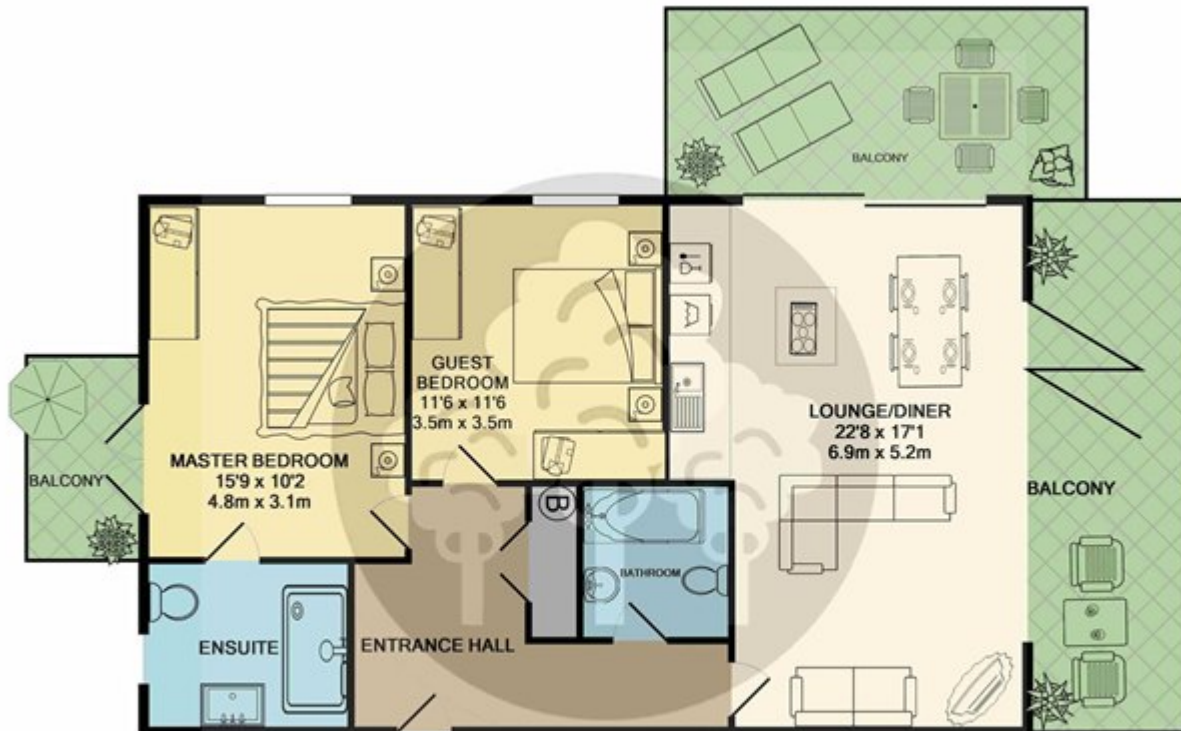

Le Mont de la Greve de Lecq, St. Ouen Jersey

£730,000 Flying Freehold

TOTAL APPROX. FLOOR AREA 950 SQ.FT. (88.3 SQ.M.)

Whilst every attempt has been made to ensure the accuracy of the floor plan contained here, measurements of doors, windows, rooms and any other items are approximate and no responsibility is taken for any error, omission, or mis-statement. This plan is for illustrative purposes only and should be used as such by any prospective purchaser. The services, systems and appliances shown have not been tested and no guarantee as to their operability or efficiency can be given.
Made with Metropix ©2017