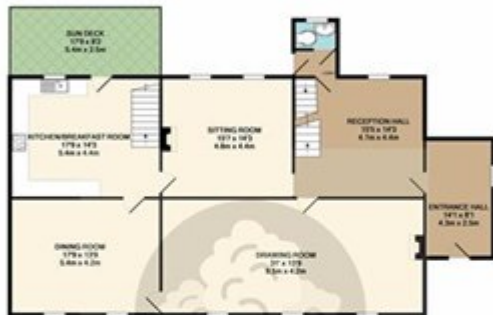

1ST FLOOR
APPROX. 1000 SQ FT
(1000 SQ M)

2ND FLOOR
APPROX. 1000 SQ FT
(1000 SQ M)