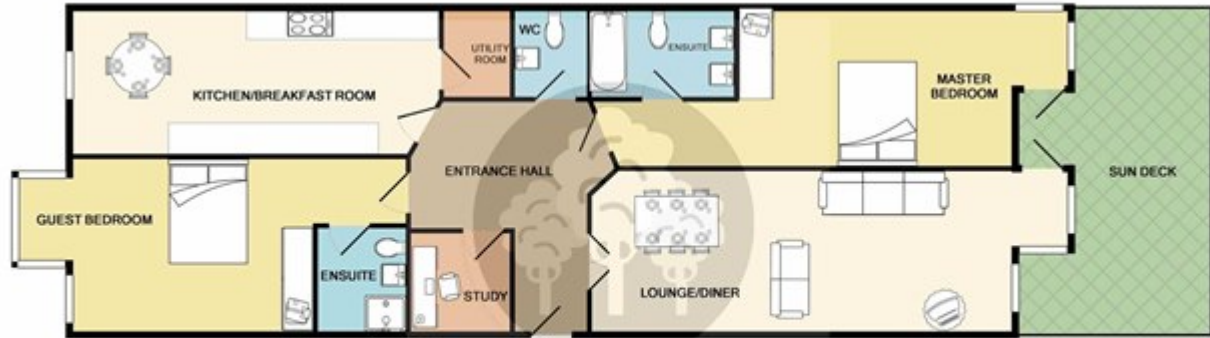

La Rue Vardon, La Rue Vardon

£795,000 Share Transfer

TOTAL APPROX. FLOOR AREA 1390 SQ.FT. (129.1 SQ.M.)