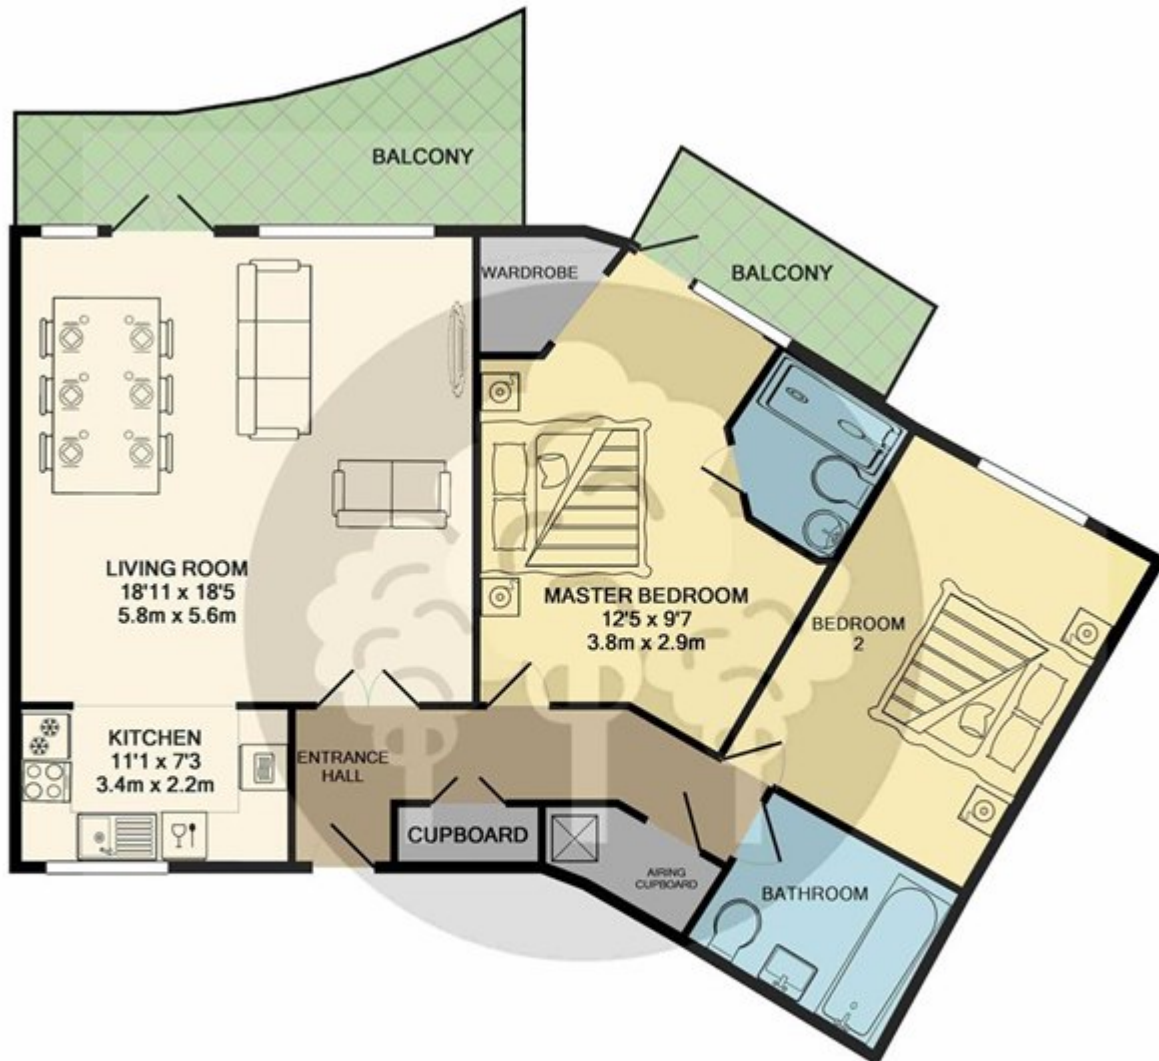

# Millais House, Rue de L'Etai

£545,000 Share Transfer

TOTAL APPROX. FLOOR AREA 971 SQ.FT. (90.2 SQ.M.)

Whilst every attempt has been made to ensure the accuracy of the floor plan contained here, measurements of doors, windows, rooms and any other items are approximate and no responsibility is taken for any error, omission, or mis-statement. This plan is for illustrative purposes only and should be used as such by any prospective purchaser. The services, systems and appliances shown have not been tested and no guarantee as to their operability or efficiency can be given.