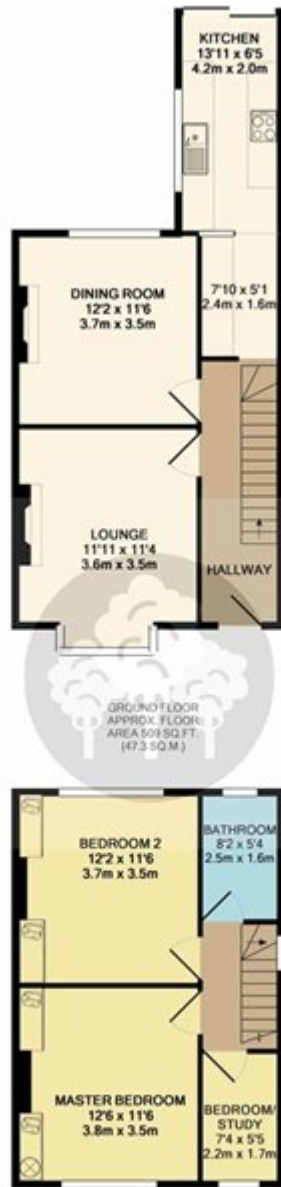

La Chasse Brunet, St. Saviour Jersey

£425,000 Freehold

1ST FLOOR
APPROX. FLOOR
AREA 403 SQ. FT.
(37.4 SQ. M.)

TOTAL APPROX. FLOOR AREA 912 SQ. FT. (84.7 SQ. M.)