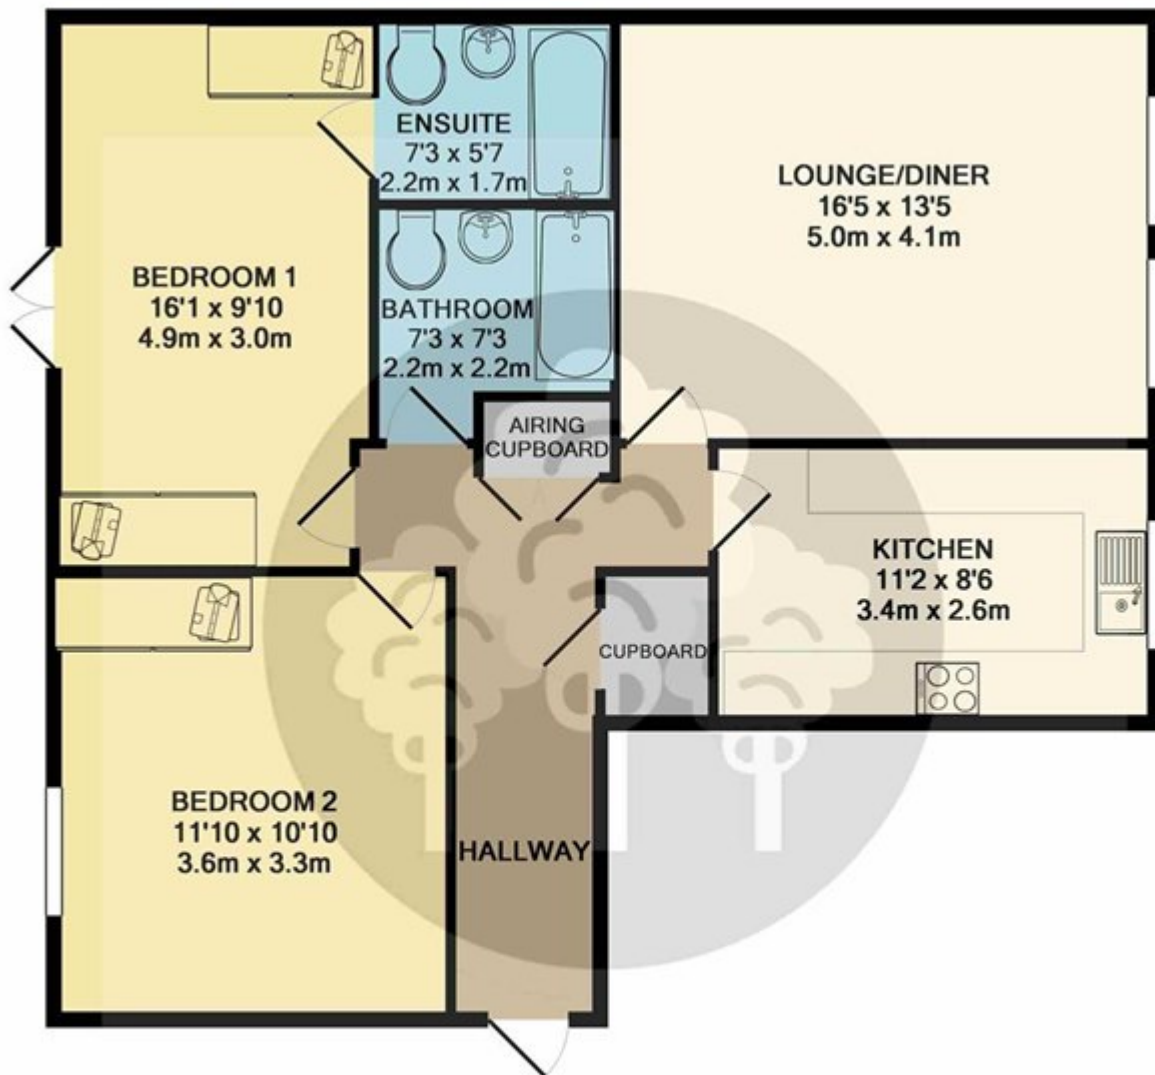

La Greve D'azette, St. Clement Jersey

£495,000 Flying Freehold

TOTAL APPROX. FLOOR AREA 889 SQ.FT. (82.6 SQ.M.)

Whilst every attempt has been made to ensure the accuracy of the floor plan contained here, measurements of doors, windows, rooms and any other items are approximate and no responsibility is taken for any error, omission, or mis-statement. This plan is for illustrative purposes only and should be used as such by any prospective purchaser. The services, systems and appliances shown have not been tested and no guarantee as to their operability or efficiency can be given

Made with Metropix ©2018