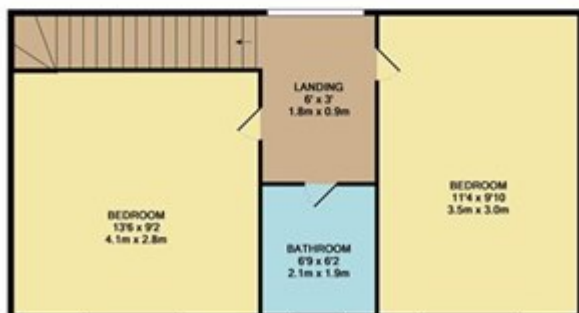

La Grande Route De St. Laurent, St. Lawrence

£535,000 Freehold

2ND FLOOR