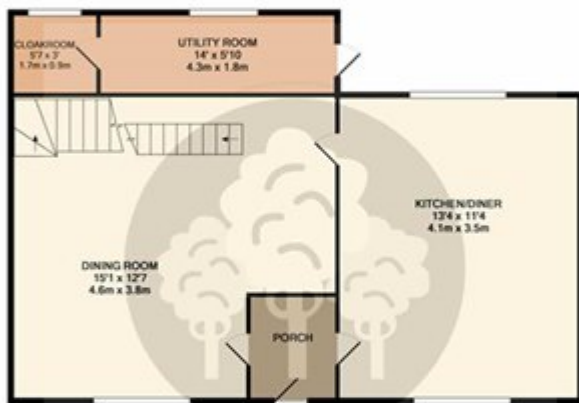

La Grande Route De St. Laurent, St. Lawrence

£535,000 Freehold

1ST FLOOR