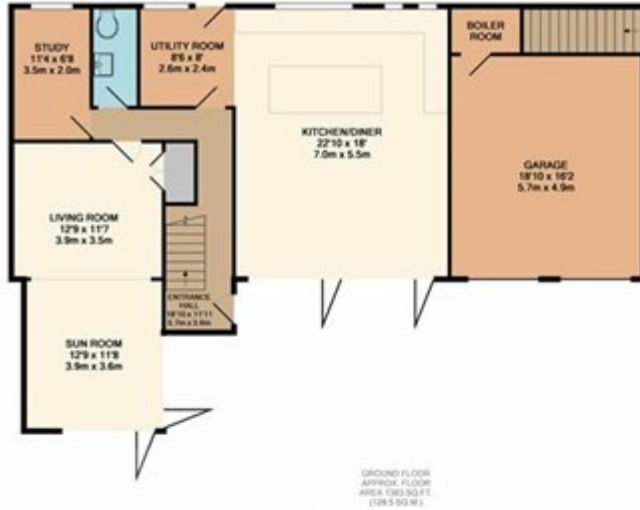

La Rue Belin, St. Martin Jersey

£1,395,000 Freehold

Viewings via: Broadlands, 1 Library Place, St Helier JE2 3NL